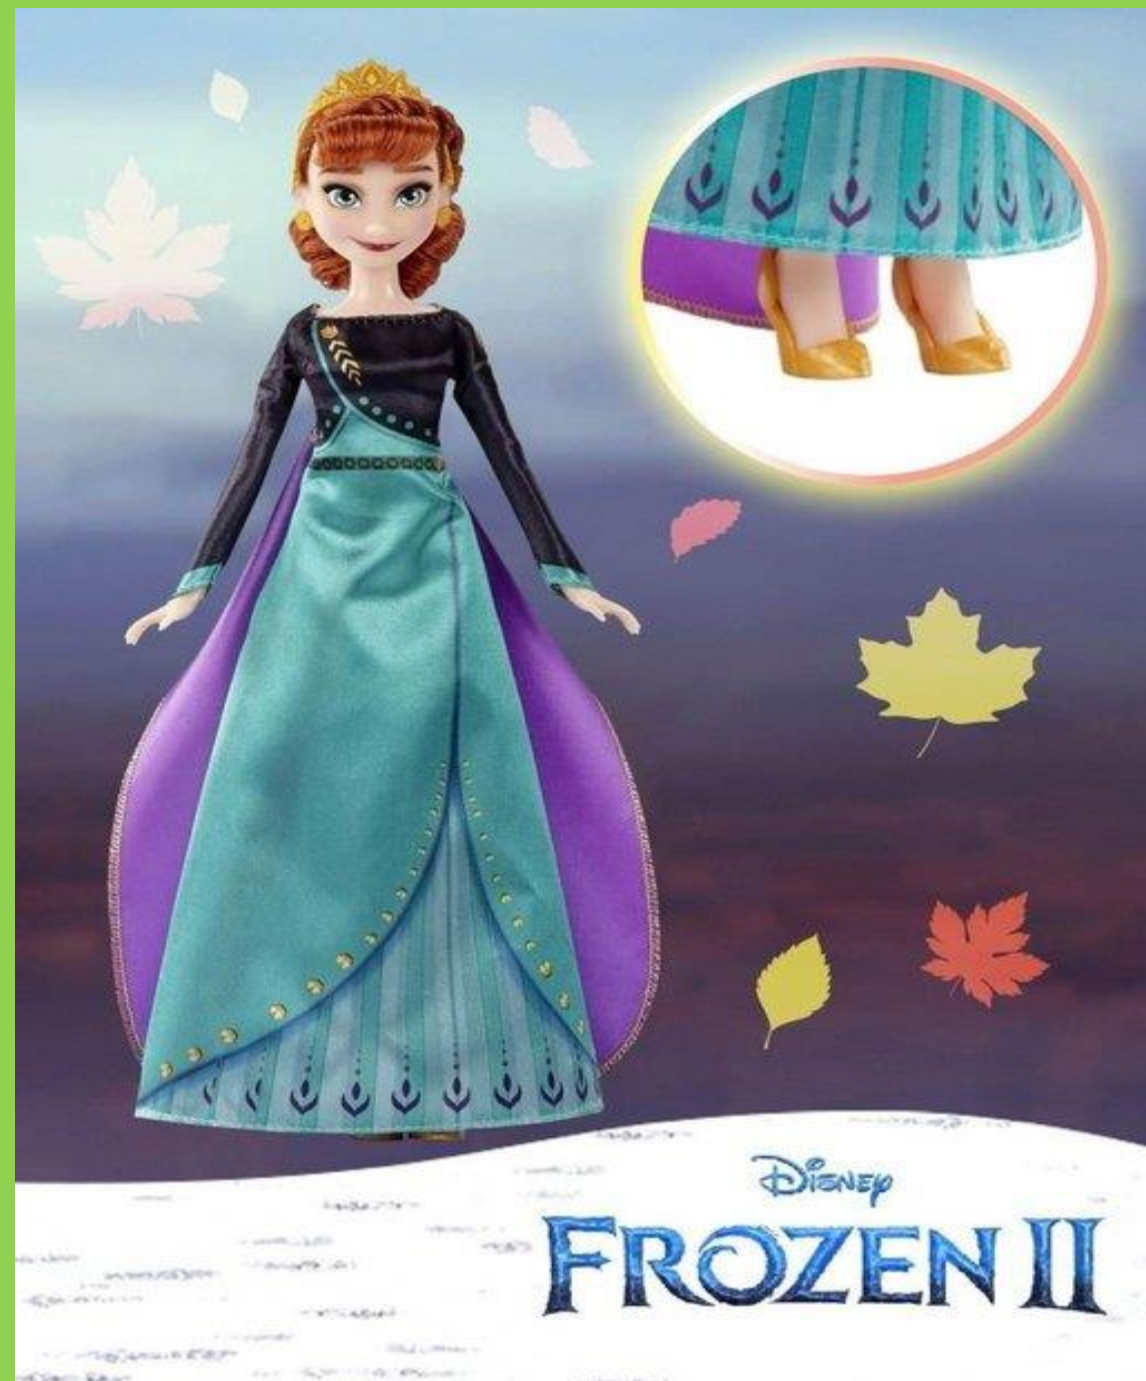

FROZEN ANA CANTA

PRECIO: ¢23.995